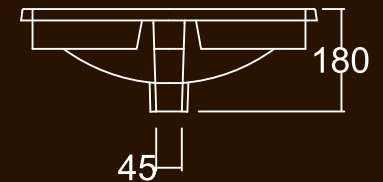

ASIAN

Water Closet (AWC) 18cm,
 21cm, 29cm & Water Tank

18cm

21cm

29cm

Water Tank
(AWT)

18 CM

21 CM

29 CM

ACCESSORIES

Shelf

Paper Holder

Soap Holder

Towel Rail Holder

COLOR CODE

Colors shown here are as close to actual
 Sanitaryware as printing process will allow

All dimensions in mm.
 Tolerance ± 5% for below 200 mm
 and ± 3% for above 200mm

URBAN

Wall Hung Wash Basin (45cm)

DAY BY DAY

Water Closet & Water Tank

CORNER WASH BASIN

CHERRY

Over Counter Wash Basin (55cm)