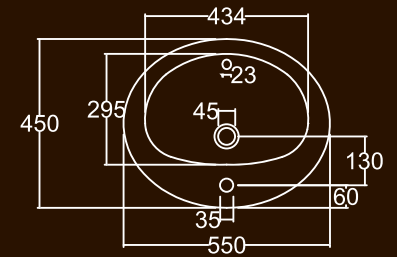

29 CM

ACCESSORIES

Shelf

Paper Holder

Soap Holder

Towel Rail Holder

COLOR CODE

Colors shown here are as close to actual
 Sanitaryware as printing process will allow

All dimensions in mm.
 Tolerance ± 5% for below 200 mm
 and ± 3% for above 200mm

URBAN

Wall Hung Wash Basin (45cm)

DAY BY DAY

Water Closet & Water Tank

CORNER WASH BASIN

CHERRY

Over Counter Wash Basin (55cm)