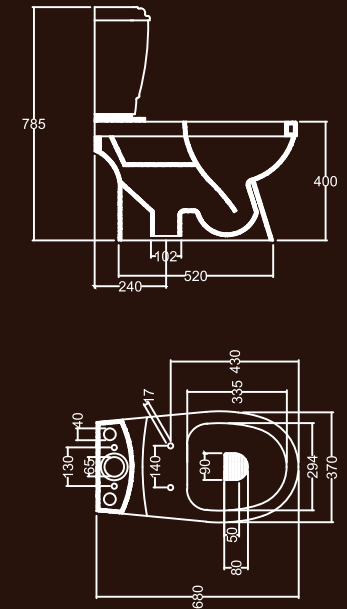

ASIAN

Water Closet (AWC) 18cm,
 21cm, 29cm & Water Tank

18cm

21cm

29cm

Water Tank
(AWT)

18 CM

21 CM

29 CM

ACCESSORIES

Shelf

Paper Holder

Soap Holder

Towel Rail Holder

COLOR CODE

Colors shown here are as close to actual
 Sanitaryware as printing process will allow

All dimensions in mm.
 Tolerance ± 5% for below 200 mm
 and ± 3% for above 200mm

URBAN

Wall Hung Wash Basin (45cm)

DAY BY DAY

Water Closet & Water Tank

CORNER WASH BASIN

CHERRY

Over Counter Wash Basin (55cm)

STAR DELUXE
Water Closet & Water Tank

SANO
Over Counter Wash Basin (45cm)

LILY
Wash Basin & Pedestal

SANO
Table Top Oval Wash Basin

SARA
Water Closet & Water Tank

FINO
Wash Basin & Pedestal

IRIS
Water Closet & Water Tank