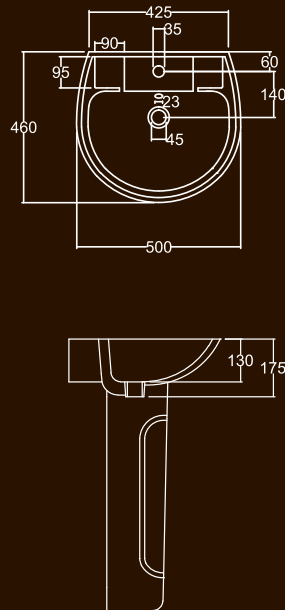

LILY
Wash Basin & Pedestal