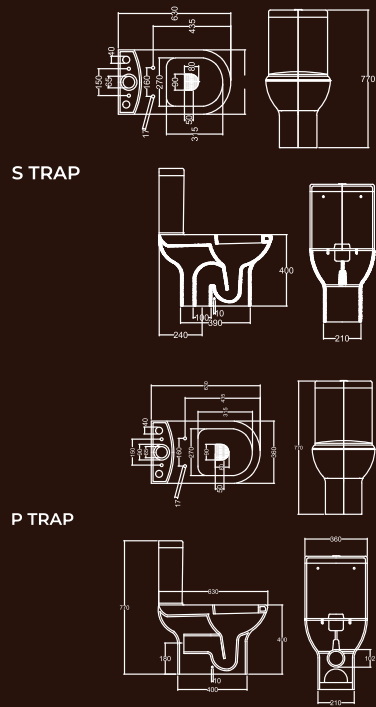

ASIAN

Water Closet (AWC) 18cm,
 21cm, 29cm & Water Tank

18cm

21cm

29cm

Water Tank
(AWT)

18 CM

21 CM

29 CM

ACCESSORIES

Shelf

Paper Holder

Soap Holder

Towel Rail Holder

COLOR CODE

Colors shown here are as close to actual
 Sanitaryware as printing process will allow

All dimensions in mm.
 Tolerance ± 5% for below 200 mm
 and ± 3% for above 200mm

URBAN

Wall Hung Wash Basin (45cm)

DAY BY DAY

Water Closet & Water Tank

CORNER WASH BASIN

CHERRY

Over Counter Wash Basin (55cm)

STAR DELUXE
Water Closet & Water Tank

SANO
Over Counter Wash Basin (45cm)

LILY
Wash Basin & Pedestal

SANO
Table Top Oval Wash Basin

SARA
Water Closet & Water Tank

FINO
Wash Basin & Pedestal

IRIS
Water Closet & Water Tank