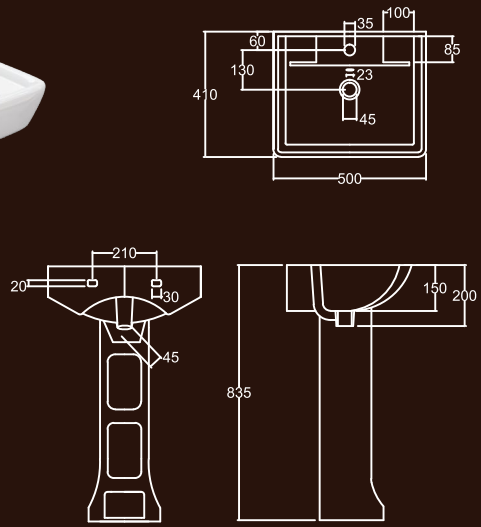

All dimensions in mm.
 Tolerance ± 5% for below 200 mm
 and ± 3% for above 200mm

URBAN

Wall Hung Wash Basin (45cm)

DAY BY DAY

Water Closet & Water Tank

CORNER WASH BASIN

CHERRY

Over Counter Wash Basin (55cm)

STAR DELUXE
Water Closet & Water Tank

SANO
Over Counter Wash Basin (45cm)

LILY
Wash Basin & Pedestal

SANO
Table Top Oval Wash Basin

SARA
Water Closet & Water Tank

FINO
Wash Basin & Pedestal

IRIS
Water Closet & Water Tank