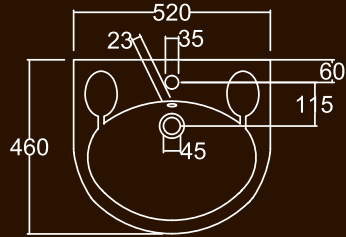

PEARL

Wash Basin & Pedestal