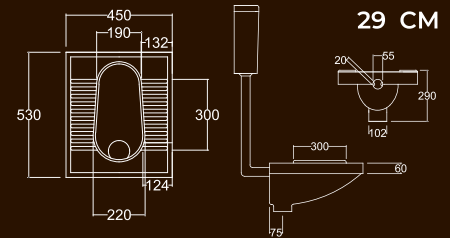

ASIAN

Water Closet (AWC) 18cm,
 21cm, 29cm & Water Tank

18cm

21cm

29cm

Water Tank
(AWT)

18 CM

21 CM

29 CM

ACCESSORIES

Shelf

Paper Holder

Soap Holder

Towel Rail Holder

COLOR CODE

Colors shown here are as close to actual
 Sanitaryware as printing process will allow

All dimensions in mm.
 Tolerance ± 5% for below 200 mm
 and ± 3% for above 200mm

URBAN

Wall Hung Wash Basin (45cm)

DAY BY DAY

Water Closet & Water Tank

CORNER WASH BASIN

CHERRY

Over Counter Wash Basin (55cm)