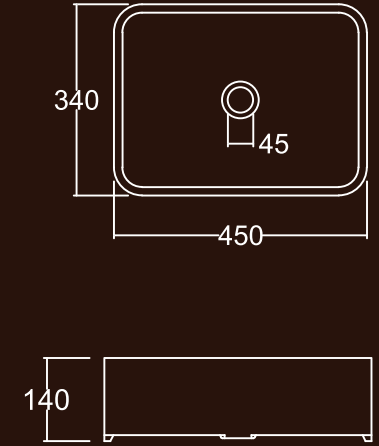

SANO
Over Counter Wash Basin (45cm)