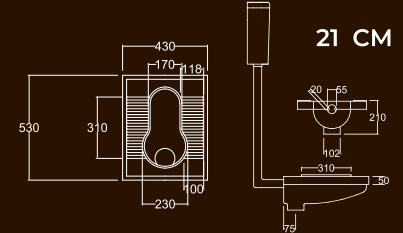

ASIAN

Water Closet (AWC) 18cm,
 21cm, 29cm & Water Tank

18cm

21cm

29cm

Water Tank
(AWT)

18 CM

21 CM

29 CM

ACCESSORIES

Shelf

Paper Holder

Soap Holder

Towel Rail Holder

COLOR CODE

Colors shown here are as close to actual
 Sanitaryware as printing process will allow

All dimensions in mm.
 Tolerance ± 5% for below 200 mm
 and ± 3% for above 200mm

URBAN

Wall Hung Wash Basin (45cm)

DAY BY DAY

Water Closet & Water Tank

CORNER WASH BASIN

CHERRY

Over Counter Wash Basin (55cm)