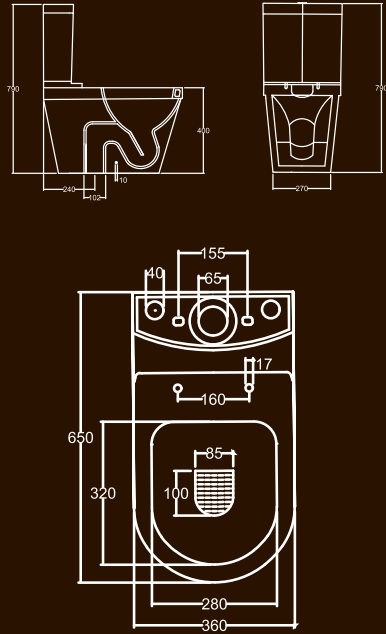

ASIAN

Water Closet (AWC) 18cm,
 21cm, 29cm & Water Tank

18cm

21cm

29cm

Water Tank
(AWT)

18 CM

21 CM

29 CM

ACCESSORIES

Shelf

Paper Holder

Soap Holder

Towel Rail Holder

COLOR CODE

Colors shown here are as close to actual
 Sanitaryware as printing process will allow

All dimensions in mm.
 Tolerance ± 5% for below 200 mm
 and ± 3% for above 200mm

URBAN

Wall Hung Wash Basin (45cm)

DAY BY DAY

Water Closet & Water Tank

CORNER WASH BASIN

CHERRY

Over Counter Wash Basin (55cm)

STAR DELUXE
Water Closet & Water Tank

SANO
Over Counter Wash Basin (45cm)

LILY
Wash Basin & Pedestal

SANO
Table Top Oval Wash Basin

SARA
Water Closet & Water Tank

FINO
Wash Basin & Pedestal

IRIS
Water Closet & Water Tank