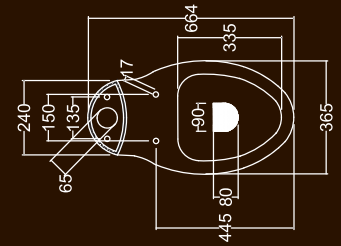

29 CM

ACCESSORIES

Shelf

Paper Holder

Soap Holder

Towel Rail Holder

COLOR CODE

Colors shown here are as close to actual
 Sanitaryware as printing process will allow

All dimensions in mm.
 Tolerance ± 5% for below 200 mm
 and ± 3% for above 200mm

URBAN

Wall Hung Wash Basin (45cm)

DAY BY DAY

Water Closet & Water Tank

CORNER WASH BASIN

CHERRY

Over Counter Wash Basin (55cm)