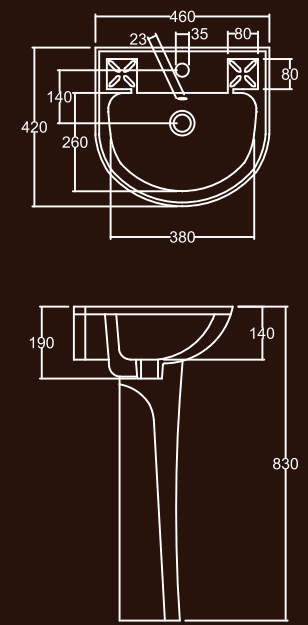

IRIS
Wash Basin & Pedestal