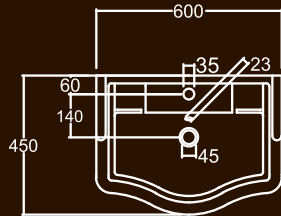

BELLO

Wash Basin & Pedestal