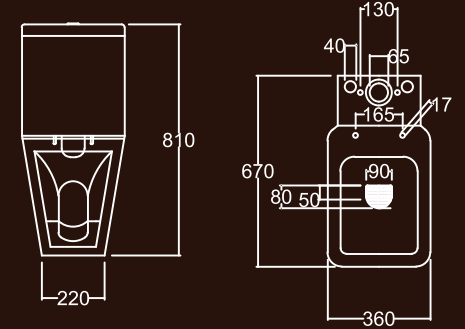

CLUB

Water Closet & Water Tank