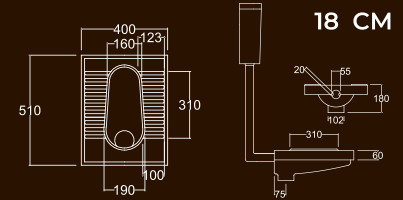

ASIAN

Water Closet (AWC) 18cm,
 21cm, 29cm & Water Tank

18cm

21cm

29cm

Water Tank
(AWT)

18 CM

21 CM

29 CM

ACCESSORIES

Shelf

Paper Holder

Soap Holder

Towel Rail Holder

COLOR CODE

Colors shown here are as close to actual
 Sanitaryware as printing process will allow

All dimensions in mm.
 Tolerance ± 5% for below 200 mm
 and ± 3% for above 200mm

URBAN

Wall Hung Wash Basin (45cm)

DAY BY DAY

Water Closet & Water Tank

CORNER WASH BASIN

CHERRY

Over Counter Wash Basin (55cm)