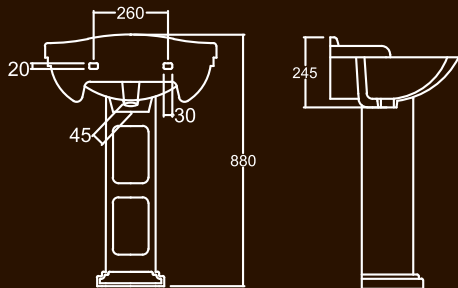

BELLO

Wash Basin & Pedestal