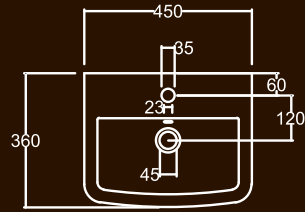

ASIAN

Water Closet (AWC) 18cm,
 21cm, 29cm & Water Tank

18cm

21cm

29cm

Water Tank
(AWT)

18 CM

21 CM

29 CM

ACCESSORIES

Shelf

Paper Holder

Soap Holder

Towel Rail Holder

COLOR CODE

Colors shown here are as close to actual
 Sanitaryware as printing process will allow

All dimensions in mm.
 Tolerance ± 5% for below 200 mm
 and ± 3% for above 200mm

URBAN

Wall Hung Wash Basin (45cm)

DAY BY DAY

Water Closet & Water Tank

CORNER WASH BASIN

CHERRY

Over Counter Wash Basin (55cm)