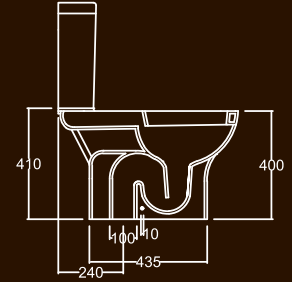

ASIAN

Water Closet (AWC) 18cm,
 21cm, 29cm & Water Tank

18cm

21cm

29cm

Water Tank
(AWT)

18 CM

21 CM

29 CM

ACCESSORIES

Shelf

Paper Holder

Soap Holder

Towel Rail Holder

COLOR CODE

Colors shown here are as close to actual
 Sanitaryware as printing process will allow

All dimensions in mm.
 Tolerance ± 5% for below 200 mm
 and ± 3% for above 200mm

URBAN

Wall Hung Wash Basin (45cm)

DAY BY DAY

Water Closet & Water Tank

CORNER WASH BASIN

CHERRY

Over Counter Wash Basin (55cm)

STAR DELUXE
Water Closet & Water Tank

SANO
Over Counter Wash Basin (45cm)

LILY
Wash Basin & Pedestal

SANO
Table Top Oval Wash Basin

SARA
Water Closet & Water Tank

FINO
Wash Basin & Pedestal

IRIS
Water Closet & Water Tank