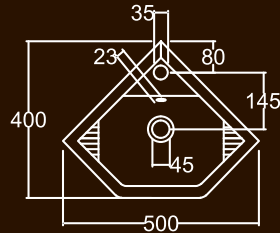

ASIAN

Water Closet (AWC) 18cm,
 21cm, 29cm & Water Tank

18cm

21cm

29cm

Water Tank
(AWT)

18 CM

21 CM

29 CM

ACCESSORIES

Shelf

Paper Holder

Soap Holder

Towel Rail Holder

COLOR CODE

Colors shown here are as close to actual
 Sanitaryware as printing process will allow

All dimensions in mm.
 Tolerance ± 5% for below 200 mm
 and ± 3% for above 200mm

URBAN

Wall Hung Wash Basin (45cm)

DAY BY DAY

Water Closet & Water Tank

CORNER WASH BASIN

CHERRY

Over Counter Wash Basin (55cm)