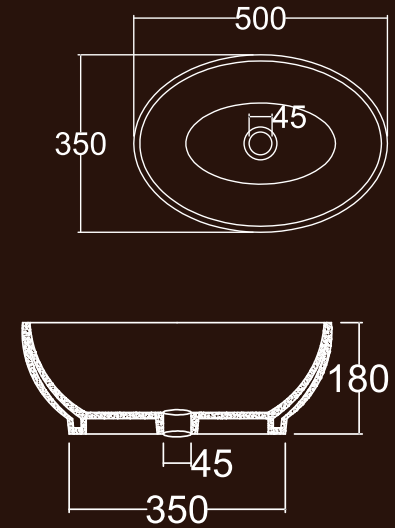

ASIAN

Water Closet (AWC) 18cm,
 21cm, 29cm & Water Tank

18cm

21cm

29cm

Water Tank
(AWT)

18 CM

21 CM

29 CM

ACCESSORIES

Shelf

Paper Holder

Soap Holder

Towel Rail Holder

COLOR CODE

Colors shown here are as close to actual
 Sanitaryware as printing process will allow

All dimensions in mm.
 Tolerance ± 5% for below 200 mm
 and ± 3% for above 200mm

URBAN

Wall Hung Wash Basin (45cm)

DAY BY DAY

Water Closet & Water Tank

CORNER WASH BASIN

CHERRY

Over Counter Wash Basin (55cm)

STAR DELUXE
Water Closet & Water Tank

SANO
Over Counter Wash Basin (45cm)

LILY
Wash Basin & Pedestal

SANO
Table Top Oval Wash Basin

SARA
Water Closet & Water Tank

FINO
Wash Basin & Pedestal

IRIS
Water Closet & Water Tank