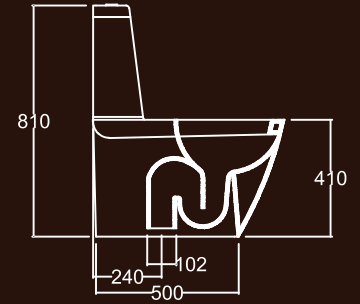

CLUB

Water Closet & Water Tank